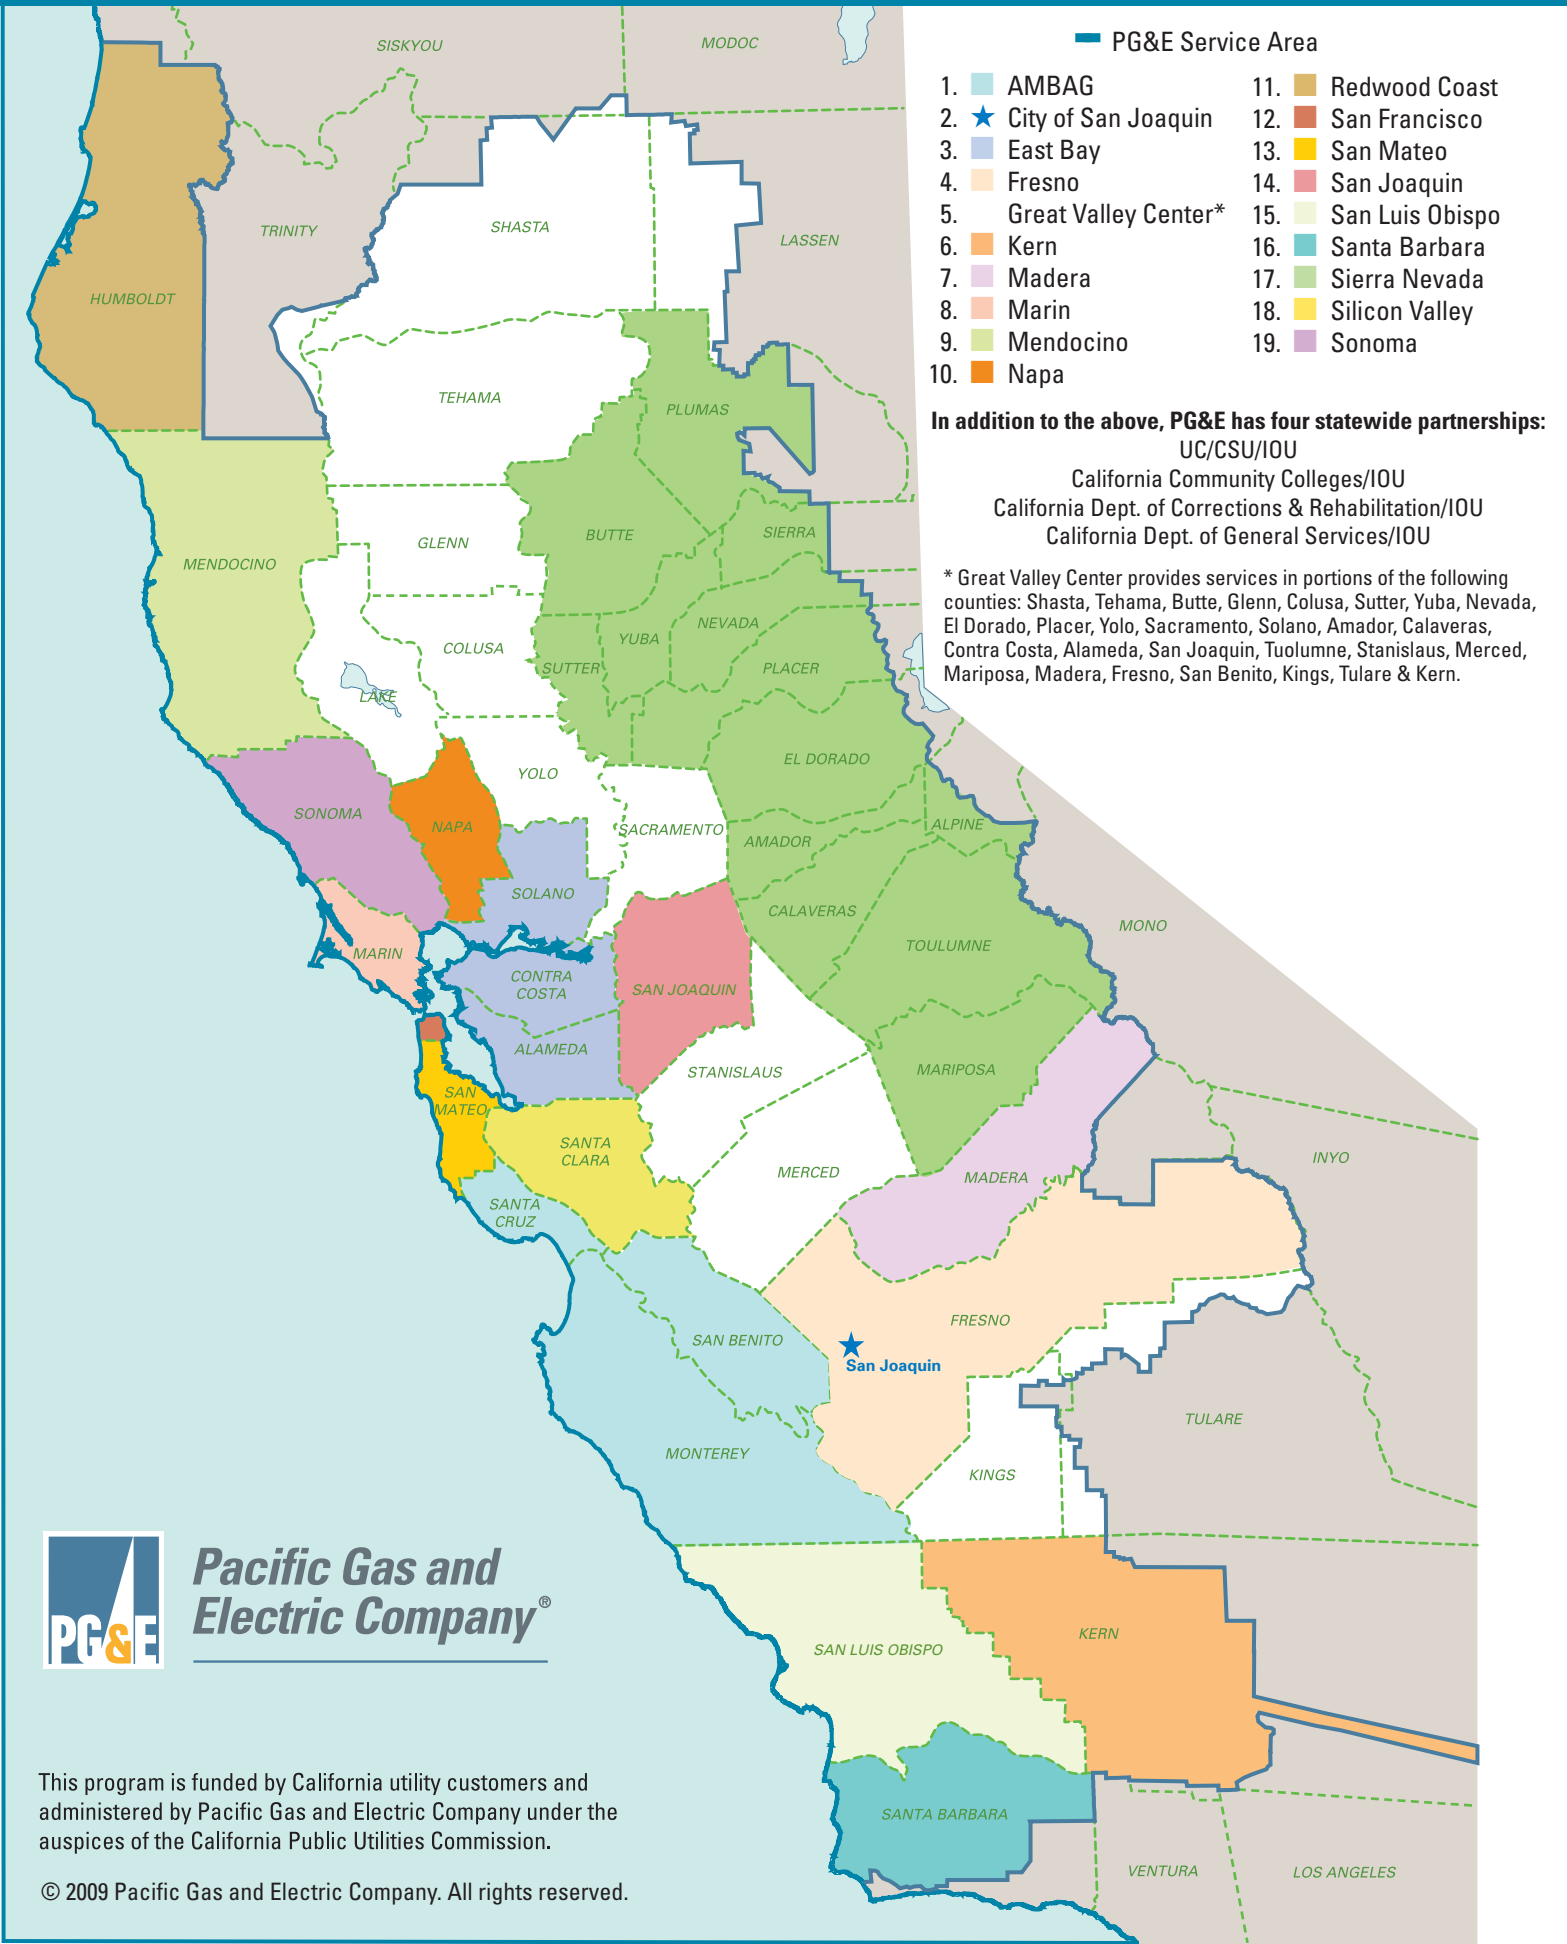

PG&E's Proposed Government Energy Watch Partnerships 2009-2011

In addition to the above, PG&E has four statewide partnerships:
 UC/CSU/IOU
 California Community Colleges/IOU
 California Dept. of Corrections & Rehabilitation/IOU
 California Dept. of General Services/IOU

* Great Valley Center provides services in portions of the following counties: Shasta, Tehama, Butte, Glenn, Colusa, Sutter, Yuba, Nevada, El Dorado, Placer, Yolo, Sacramento, Solano, Amador, Calaveras, Contra Costa, Alameda, San Joaquin, Tuolumne, Stanislaus, Merced, Mariposa, Madera, Fresno, San Benito, Kings, Tulare & Kern.